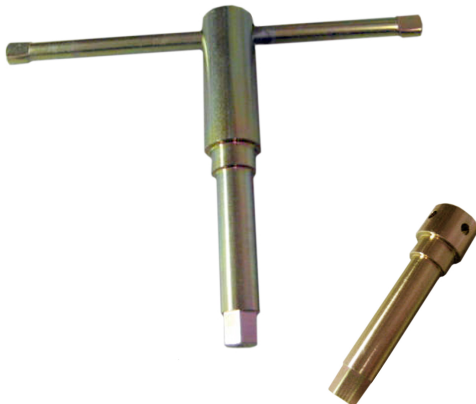

KEROTEST FUSION  
HOLDING TOOL  
P/N 72770524

A COMPLETED ELECTROFUSION  
OF ALDYLA TAP TEE USING  
KEROTEST REPAIR KIT  
P/N 72770515

KEROTEST REPAIR KIT  
FOR ALDYLA TAP TEE  
P/N 72770515

SINCE

1909

**TEST CAP ASSEMBLIES for TAP TEES**

| DESCRIPTION           | PART Number |
|-----------------------|-------------|
| LOW VOLUME TAP TEE    | 72559552    |
| MEDIUM VOLUME TAP TEE | 84023468    |
| HIGH VOLUME TAP TEE   | 83000468    |

**TOOLS for HIGH VOLUME TAP TEES**

| DESCRIPTION                                 | PART Number |
|---|-------------|
| HEAVY DUTY T-WRENCH<br>FOR HIGH VOLUME TEES | 88387051    |
| RACHET TOOL for HV TAP TEES                 | 88378658    |

**TOOLS for  
LOW & MEDIUM VOLUME TAP TEES**

| DESCRIPTION                                    | Part Number |
|--|-------------|
| HEAVY DUTY T - WRENCH                          | 88373584    |
| RATCHET TOOL 1/2" SQ.<br>for L V & MV TAP TEES | 88417043    |