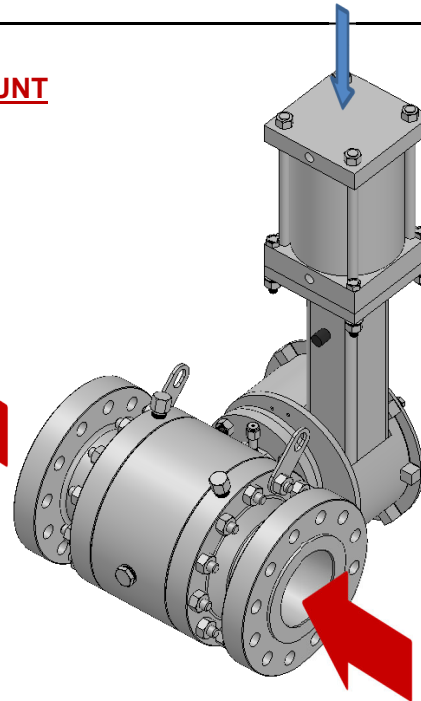

ACTUATOR MOUNT: LEFT HAND MOUNT (STANDARD)

Assembly Valve Top View

Actuator Mount	Instrument Orientation	Designation
LEFT HAND	FACING VALVE	LHVLV
LEFT HAND	ACTUATOR SIDE	LHACT
LEFT HAND	FACING DOWNSTREAM	LHDN
LEFT HAND	FACING UPSTREAM	LHUP

ACTUATOR MOUNT: RIGHT HAND MOUNT

Assembly Valve Top View

Actuator Mount	Instrument Orientation	Designation
RIGHT HAND	FACING VALVE	RHVLV
RIGHT HAND	ACTUATOR SIDE	RHACT
RIGHT HAND	FACING DOWNSTREAM	RHDN
RIGHT HAND	FACING UPSTREAM	RHUP