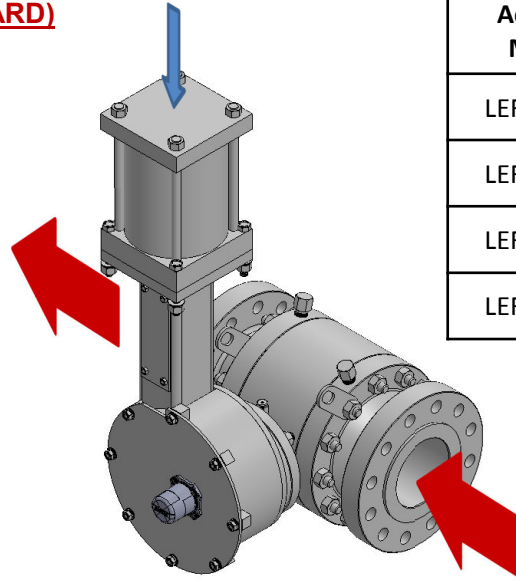

ACTUATOR MOUNT: LEFT HAND MOUNT (STANDARD)

Assembly Valve Top View

Actuator Mount	Instrument Orientation	Designation
LEFT HAND	FACING VALVE	LHVLV
LEFT HAND	ACTUATOR SIDE	LHACT
LEFT HAND	FACING DOWNSTREAM	LHDN
LEFT HAND	FACING UPSTREAM	LHUP

ACTUATOR MOUNT: RIGHT HAND MOUNT

Assembly Valve Top View

Actuator Mount	Instrument Orientation	Designation
RIGHT HAND	FACING VALVE	RHVLV
RIGHT HAND	ACTUATOR SIDE	RHACT
RIGHT HAND	FACING DOWNSTREAM	RHDN
RIGHT HAND	FACING UPSTREAM	RHUP