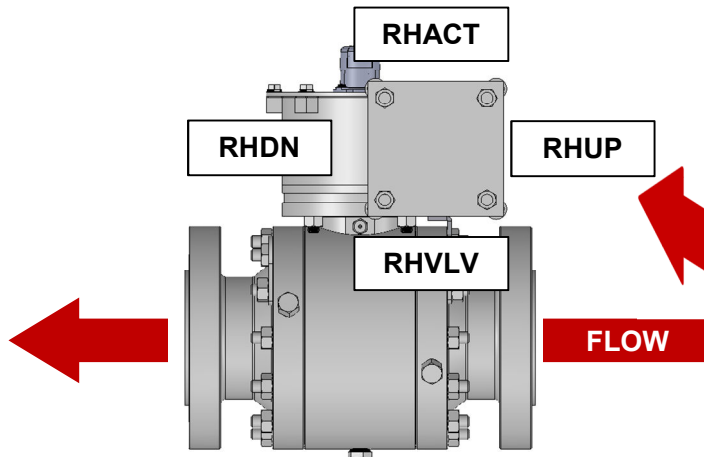

ACTUATOR MOUNT: LEFT HAND MOUNT (STANDARD)

Assembly Valve Top View

Actuator Mount	Instrument Orientation	Designation
LEFT HAND	FACING VALVE	LHVLV
LEFT HAND	ACTUATOR SIDE	LHACT
LEFT HAND	FACING DOWNSTREAM	LHDN
LEFT HAND	FACING UPSTREAM	LHUP

ACTUATOR MOUNT: RIGHT HAND MOUNT

Assembly Valve Top View

Actuator Mount	Instrument Orientation	Designation
RIGHT HAND	FACING VALVE	RHVLV
RIGHT HAND	ACTUATOR SIDE	RHACT
RIGHT HAND	FACING DOWNSTREAM	RHDN
RIGHT HAND	FACING UPSTREAM	RHUP