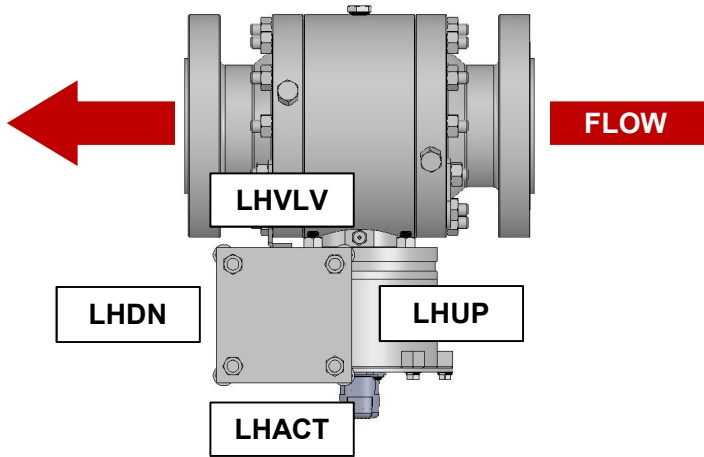

ACTUATOR MOUNT: LEFT HAND MOUNT (STANDARD)

Assembly Valve Top View

Actuator Mount	Instrument Orientation	Designation
LEFT HAND	FACING VALVE	LHVLV
LEFT HAND	ACTUATOR SIDE	LHACT
LEFT HAND	FACING DOWNSTREAM	LHDN
LEFT HAND	FACING UPSTREAM	LHUP

ACTUATOR MOUNT: RIGHT HAND MOUNT

Assembly Valve Top View

Actuator Mount	Instrument Orientation	Designation
RIGHT HAND	FACING VALVE	RHVLV
RIGHT HAND	ACTUATOR SIDE	RHACT
RIGHT HAND	FACING DOWNSTREAM	RHDN
RIGHT HAND	FACING UPSTREAM	RHUP